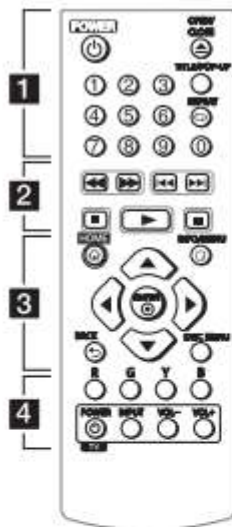

# DVD/Blu-Ray/CD/Data Disc/USB Player

## Front Panel

- |                          |                           |
|--------------------------|---------------------------|
| <b>1</b> Disc Tray       | <b>4</b> △ (OPEN / CLOSE) |
| <b>2</b> Power Indicator | <b>5</b> ⏻ / ⏻ (POWER)    |
| <b>3</b> Remote Sensor   | <b>6</b> USB Port         |

## Remote Control

..... **1** .....

⏻ (POWER): Switches the player ON or OFF.

△ (OPEN/CLOSE): Opens and closes the disc tray.

**0-9 numerical buttons:** Selects numbered options in a menu.

**TITLE/POP-UP:** Displays the DVD title menu or BD-ROM's pop-up menu, if available.

**REPEAT (↺):** Repeats a desired section or sequence.

..... **2** .....

⏮ / ⏭ (SCAN): Searches backward or forward.

⏮ / ⏭ (SKIP): Goes to the next or previous chapter / track / file.

⏸ (PAUSE): Pauses playback.