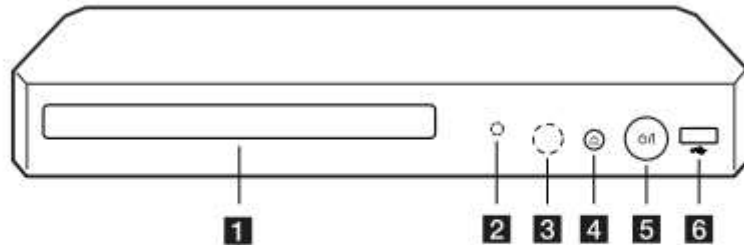

## Front Panel

- |                          |                           |
|--------------------------|---------------------------|
| <b>1</b> Disc Tray       | <b>4</b> △ (OPEN / CLOSE) |
| <b>2</b> Power Indicator | <b>5</b> ⏻ / ⏻ (POWER)    |
| <b>3</b> Remote Sensor   | <b>6</b> USB Port         |