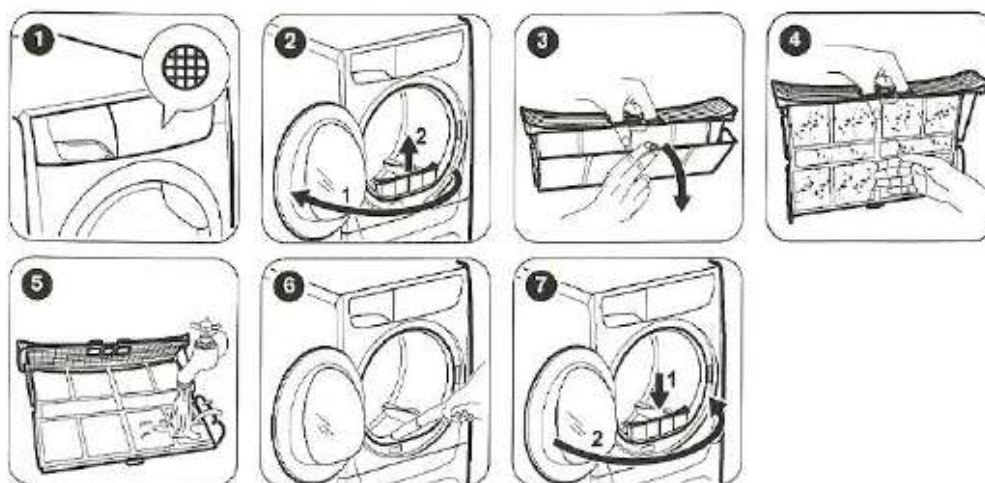

Dunolly Cottage

Guest Information

Tumble Dryer – Brief Version

Full instructions for the Tumble Dryer are included in the Operating Instructions File set on our website. However, experience has shown us that not all our guests are familiar with condensing tumble dryers, so this summary of key facts is placed here to help make them more accessible and avoid repeat problems.

The dust/fluff filter and condensed water container should be cleaned/emptied after every use. The fluff is a potential fire hazard (if allowed to build up) and the condensed water a flood hazard.

CLEANING THE FILTER

DRAINING THE WATER CONTAINER